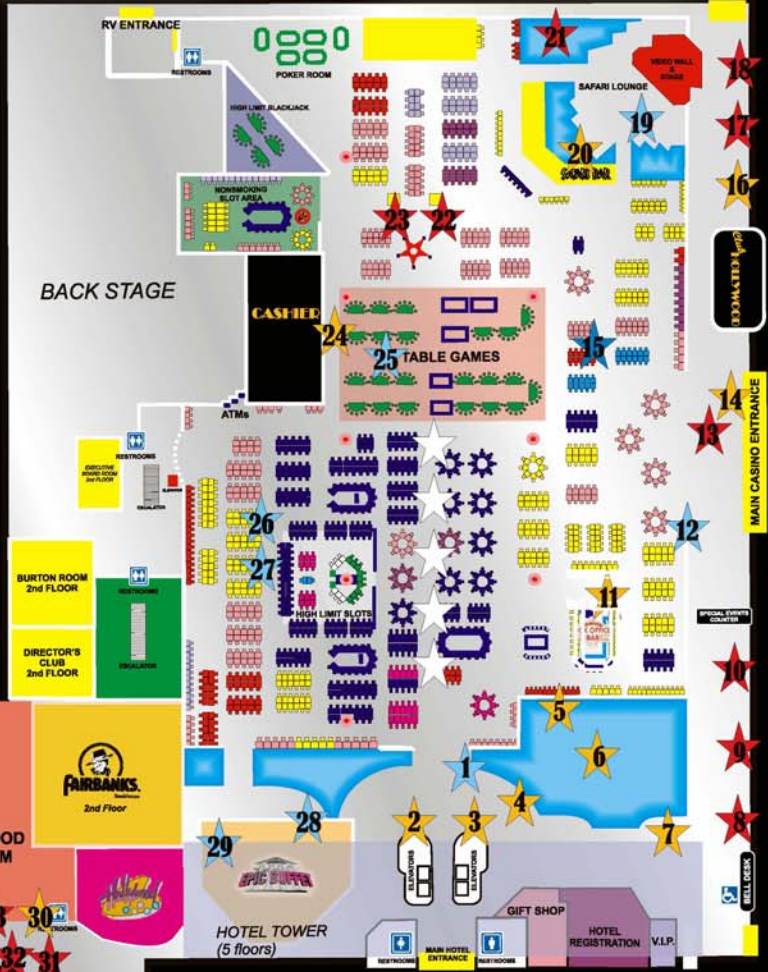

- STAR GARY BUSBY AUTOGRAPHED THIS FULL-SCALE MODEL MISSILE FROM "UNDER SIEGE." THE MODEL TRAIN APPEARED IN THE SEQUEL "UNDER SIEGE II: DARK TERRITORY."
- IF YOU VISIT THE "ADAMS FAMILY" HOUSE, DON'T BIT DOWN! THE ELECTRIC CHAIR USED FOR RELAXATION IN BOTH ADAMS FAMILY MOVIES IS FEATURED IN THIS DISPLAY ALONG WITH ORIGINAL COSTUMES WORN BY THE MOST MACABRE FAMILY IN AMERICA.
- THE 1993 ADVENTURE FILM "JURASSIC PARK" CAPTURED THE IMAGINATIONS OF US ALL. WHAT STARTED OUT AS A DREAM ASSIGNMENT FOR PALEONTOLOGIST SAM NEIL TURNS OUT TO BE THE ADVENTURE OF A LIFETIME. THESE ARE SOME ORIGINAL COSTUMES FROM THE MOVIE.
- BRIDGET FONDA WORE THIS BEAUTIFUL DRESS AS A MARILYN MONROE IMPERSONATOR IN "FINDING GRACELAND." THE PRIME LOCATION FOR THIS CINEMAX ORIGINAL MOVIE WAS RIGHT HERE AT HOLLYWOOD CASINO!
- SPLISH AND SPLASH WITH THESE BATHING BEAUTIES AND MERMAIDS SURROUNDING OUR LUSH INDOOR POOL.
- THIS AUTHORIZED REPRODUCTION WAS FEATURED IN THE MOVIE "ZEPPELIN," STARRING ELKE SOMMER.

## LET THIS MAP BE YOUR GUIDE

THIS MAP TAKES YOU ON A GUIDED TOUR OF ALL THE HOLLYWOOD CASINO MEMORABILIA, INCLUDING DISPLAY CASES, WALL UNITS AND AERIAL EXHIBITS. DETAILS OF EACH ITEM ARE CONTAINED IN THIS MAP AS WELL AS ON PLAQUES LOCATED AT EACH PIECE OF MEMORABILIA.

EVEN YOUR FAVORITE GAMES ARE SHOWN!

**DID YOU KNOW?**  
THE ENTIRE CASINO FLOOR IS A GIANT BARGE, THE BLUE AREAS ON THE MAP ARE WHERE YOU CAN SEE THE MISSISSIPPI RIVER WATER YOU'RE FLOATING ON!

**THIS IS WHAT LEGENDS ARE MADE OF**